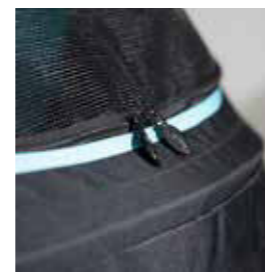

InnoPet ® Mamut

Thanks to its low entry design, the InnoPet Mamut is ideal for dogs with mobility limitations, such as osteoarthritis. Once again, you are able to bring your faithful companion along.

- ✔ Very low entry (26 cm)
- ✔ Especially made for large breeds
- ✔ Rain cover included

Loading capacity (max.)	50 kg
Dimensions (unfolded)	L97 x W67 x H99 (cm)
Dimensions (folded)	L87 x W67 x H35 (cm)
Dimensions (cabin)	L80 x W48 x H68 (cm)
No. of wheels	4x
Type of wheels	EFA
Dimension wheels	6,5 inch front, 9,5 inch rear
Available colours	Ocean Blue