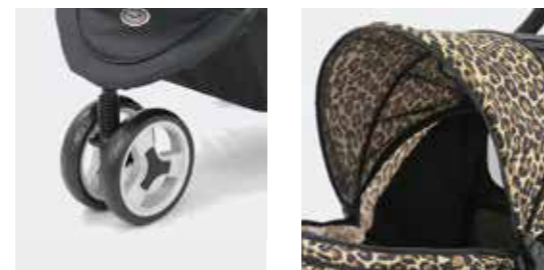

InnoPet ® Allure

A show-stopper. You will recognise the InnoPet Allure by its striking print and robust quality.

- ✔ One-handed folding system
- ✔ Front mesh fold inside for extra space
- ✔ Basket can be closed with a zipper

Loading capacity (max.)	20 kg
Dimensions (unfolded)	L84 x W51 x H100 (cm)
Dimensions (folded)	L89 x W51 x H31 (cm)
Dimensions (cabin)	L64 x W31 x H54 (cm)
No. of wheels	3x
Type of wheels	EFA
Dimension wheels	7 inch front, 8 inch rear
Available colours	Cheetah Onyx