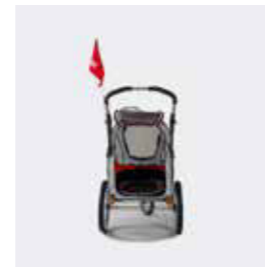

InnoPet ® Sporty Dog Trailer Deluxe

The InnoPet Sporty Dog Trailer Deluxe is more than just a trailer, it doubles as a dog stroller, an ideal way to share your favorite activities with your fur-bestie. A visit to the park for playtime or let them catch a nap.

- ✔ Incl. walking kit
- ✔ Incl. bike tow bar
- ✔ Incl. rain cover

Loading capacity (max.)	30 kg
Dimensions (unfolded)	L86 x W60 x H112 (cm)
Dimensions (folded)	L86 x W60 x H47 (cm)
Dimensions (cabin)	L68 x W40 x H59 (cm)
No. of wheels	3x
Type of wheels	Pneumatic
Dimension wheels	8 inch front, 16 inch rear
Available colours	Black / Silver Red / white