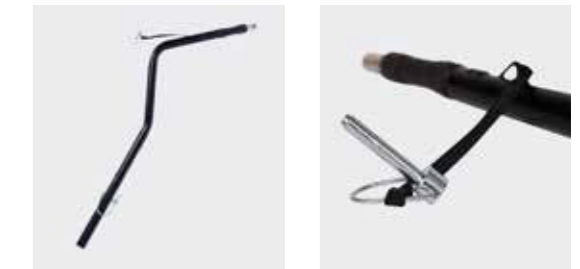

InnoPet ® Hercules 2.0 incl. bike kit

This robust and spacious dog trailer can support a weight capacity of 50 kg, ensuring a comfortable and enjoyable journey for your big fur-baby.

- ✔ 18-inch pneumatic tyres
- ✔ Incl. bike tow bar
- ✔ Incl. rain cover

Loading capacity (max.)	50 kg
Dimensions (unfolded)	L98 x W88 x H105 (cm)
Dimensions (folded)	L98 x W88 x H49 (cm)
Dimensions (cabin)	L85 x W61 x H61 (cm)
No. of wheels	3x
Type of wheels	EFA front, pneumatic rear
Dimension wheels	8 inch front, 18 inch rear
Available colours	Grey / Yellow

Grey / Yellow
SKU : IPS-060/B Set