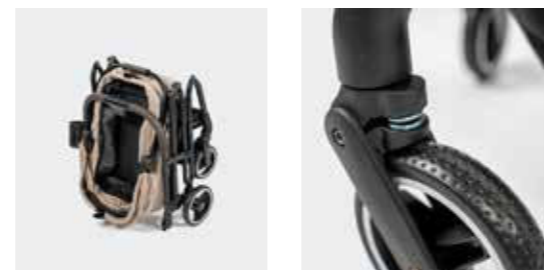

### InnoPet ® Nomad

This multi-functional dog stroller is ideal for traveling and trips to the vet.

- ✔ Front wheel suspension
- ✔ Cabin can be used as a car seat
- ✔ Double lining for extra comfort

Loading capacity (max.)	20 kg
Dimensions (unfolded)	L47,5 x W27 x H48 cm
Dimensions (folded)	L78 x W51 x H103 cm
Dimensions (cabin)	L57 x W51 x H27 cm
No. of wheels	4x
Type of wheels	EFA
Dimension wheels	5.3 inch front, 6.3 inch rear
Available colours	Beige