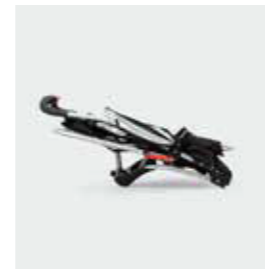

- ✔ One-hand folding system
- ✔ Sturdy frame for comfort and stability
- ✔ Made of recycled materials

Loading capacity (max.)	25 kg
Dimensions (unfolded)	L96 x W53 x H38 (cm)
Dimensions (folded)	L84 x W53 x H38 (cm)
Dimensions (cabin)	L66 x W33 x H48 (cm)
No. of wheels	3x
Type of wheels	Pneumatic
Dimension wheels	12 inch
Available colours	Black / Silver Dark Grey / Light Grey