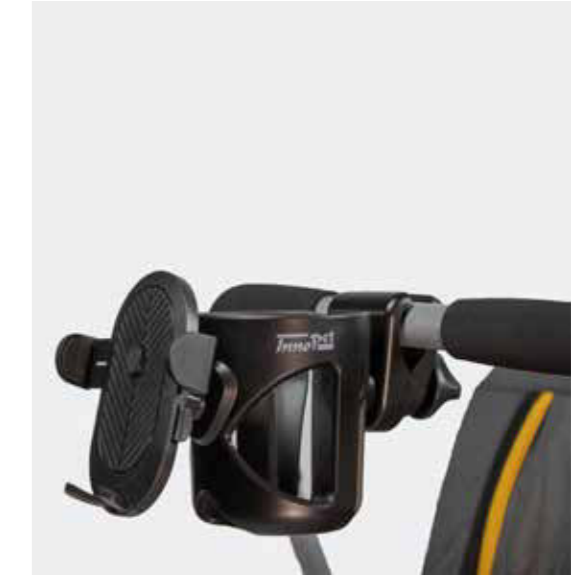

### InnoPet® Stroller Hooks

Is the storage space in your dog pram full? Then hang your shopping on the push bar. With a set of two buggy hooks, you always have a hand free to give your pet extra attention!

- ✔ Handy for your shopping
- ✔ Extra hook for baggies
- ✔ 2 hooks per pack

InnoPet Stroller Hooks  
SKU : IPA-SH

### InnoPet® Cup and Phone Holder

Keep your phone and coffee close at hand with this cup holder and phone holder for your dog pram.

- ✔ Always have your phone and drink at hand
- ✔ Telephone in portrait and landscape mode
- ✔ Easy to attach to the push bar