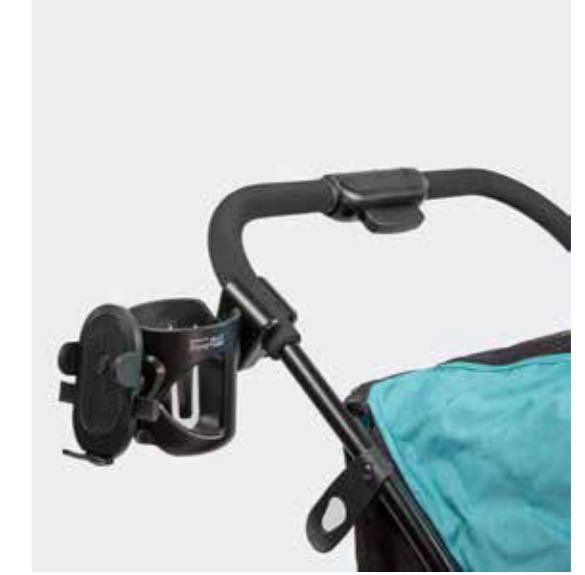

### InnoPet® Cup and Phone Holder

Keep your phone and coffee close at hand with this cup holder and phone holder for your dog pram.

- ✔ Always have your phone and drink at hand
- ✔ Telephone in portrait and landscape mode
- ✔ Easy to attach to the push bar