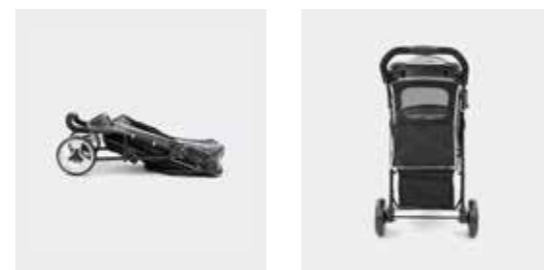

InnoPet ® Allure

A show-stopper. You will recognise the InnoPet Allure by its striking print and robust quality.

- ✔ One-handed folding system
- ✔ Front mesh fold inside for extra space
- ✔ Basket can be closed with a zipper

Loading capacity (max.)	20 kg
Dimensions (unfolded)	L84 x W51 x H100 (cm)
Dimensions (folded)	L89 x W51 x H31 (cm)
Dimensions (cabin)	L64 x W31 x H54 (cm)
No. of wheels	3x
Type of wheels	EFA
Dimension wheels	7 inch front, 8 inch rear
Available colours	Cheetah Onyx