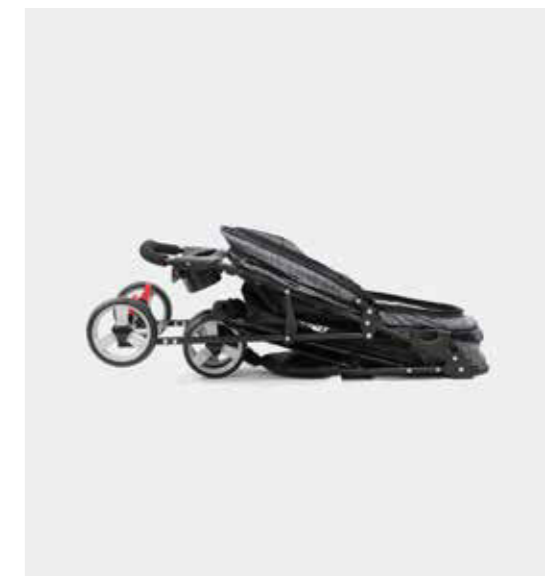

InnoPet ® Avenue

For our small furry friends, walking long distances can sometimes prove challenging. That's why the InnoPet Avenue is a great option. A premium dog pram at an affordable price.

- ✔ Rain cover included
- ✔ Easy to fold
- ✔ 360-degrees swivle wheel

Loading capacity (max.)	11 kg
Dimensions (unfolded)	L95 x W43 x H94 (cm)
Dimensions (folded)	L85 x W43 x H38 (cm)
Dimensions (cabin)	L55 x W28 x H55 (cm)
No. of wheels	3x
Type of wheels	EFA
Dimension wheels	5,5 inch
Available colours	Blended Grey Shiny Grey